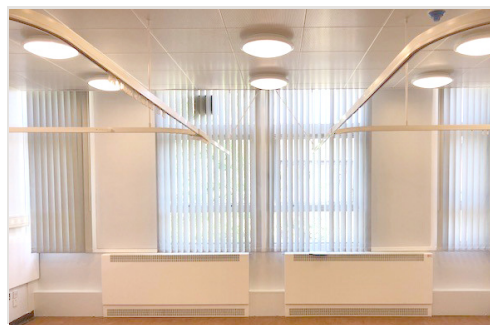

'The Best Rail On The Market'

Worcestershire
Royal Hospital

Nothing shows Yewdale's diverse product range quite like an installation at a hospital, as we found earlier this month with a recent job from Just Fabrics.

Just Fabrics are specialists in curtains and blinds, mainly working with hospitals, prisons and student accommodation. They've been established for over 30 years and have been using Yewdale systems for five.

'We mainly use YewdaleMovatrack®, YewdaleKestrel® anti-ligature systems, Roe and Dart fabric,' lists Just Fabric's managing director Andrew Yarnold. 'Oh!' he adds, 'and flyscreens, we go nowhere else for flyscreens: good quality and decent price point.'

Just Fabrics fit and maintain the blinds, flyscreens and YewdaleMovatrack® for Worcestershire Royal Hospital, and were tasked with supplying a newly refurbished ward called Aconbury North.

'We supplied a range of shower curtain rails, door privacy curtain rails, vertical blinds with dart fabric and fly screens,' says Andrew. 'We use this as standard around the hospital so we continued it through on this ward.'

Thirty YewdaleMovatrack® rails, 30 YewdaleDefiant® vertical blinds and five YewdaleDefiant® flyscreens were installed with no problems or delays. Yewdale received glowing praise from Andrew on the YewdaleMovatrack® system.

'Movatrack is the best rail on the market, we use it as standard throughout the hospital,' Andrew says. High praise indeed, but what is his thoughts on working with Yewdale?

'We enjoy our working relationship with Yewdale, in particular, Amy and Brian. We know what we're getting and when we're getting it; we haven't had any substandard products.'

"Movatrack is the best rail on the market, we use it as standard throughout the hospital"

Don't just take Andrew's word for it, find out how Yewdale's systems can enhance your project – contact us today to discuss how we can help!

For more information on all Yewdale products please call the sales department.

Call: +44 (0)1268 570900

Fax: +44 (0)1268 732509

Email: enquiries@yewdale.co.uk

Yewdale, Enterprise Way, Wickford, Essex, SS11 8DH