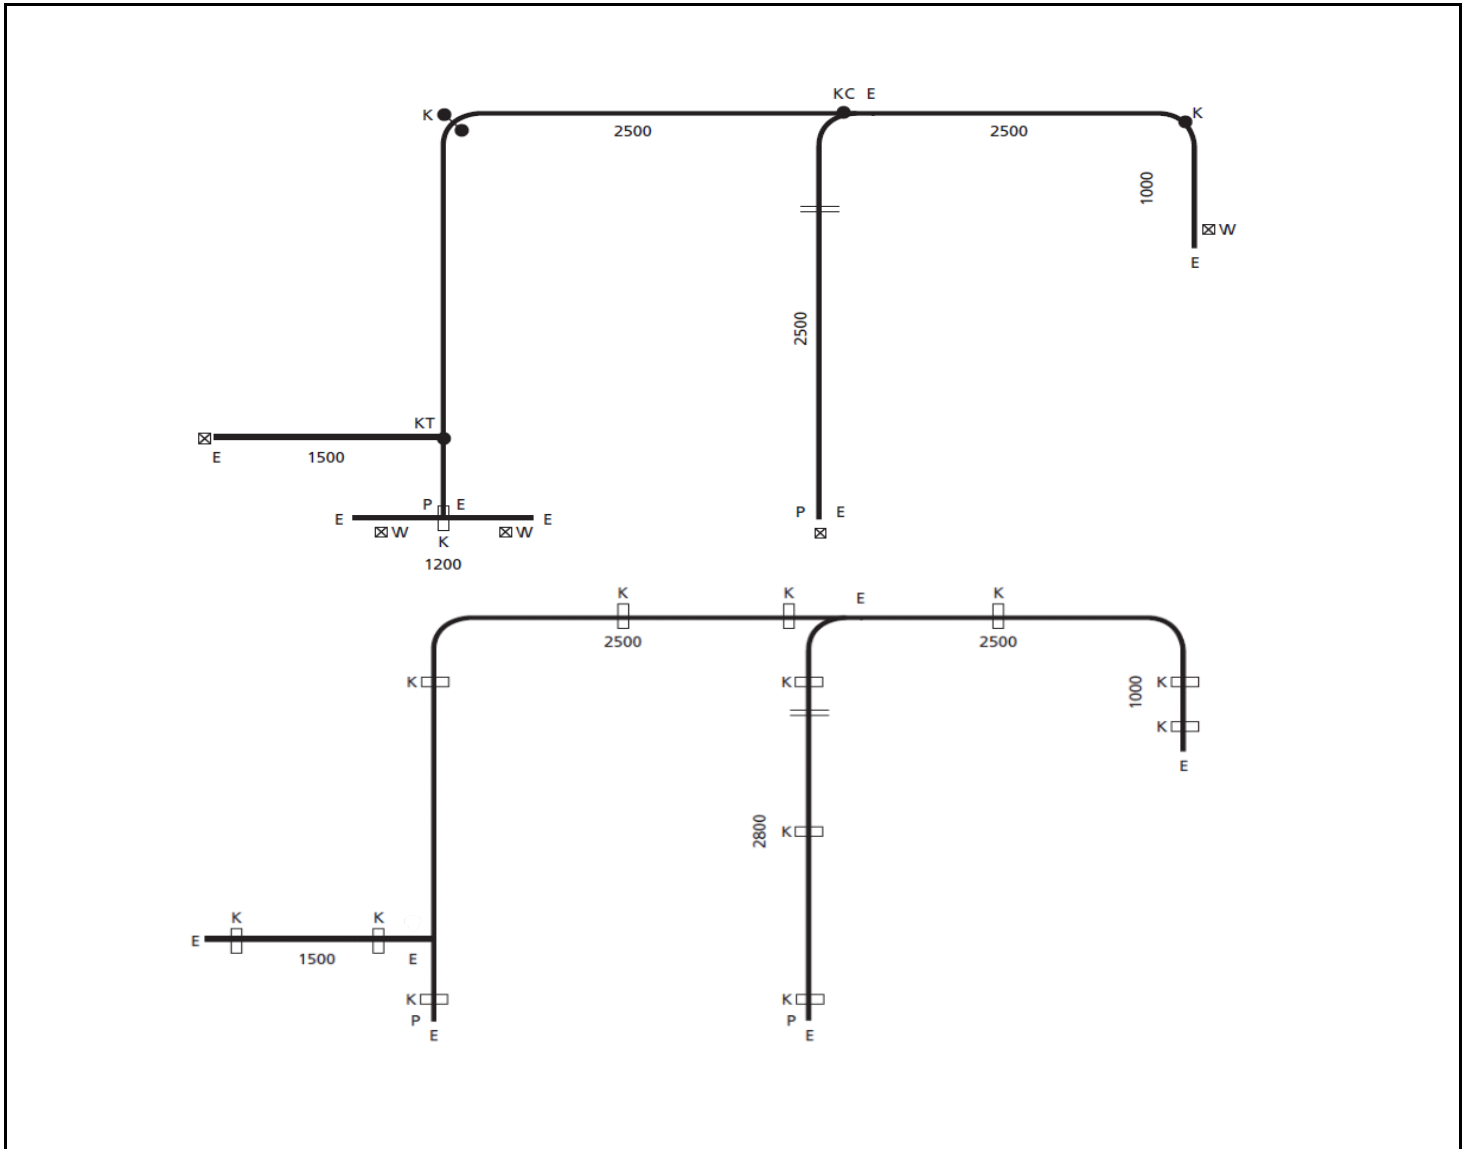

126	Inner Track Joiner		-	Hanger Assembly	K ●
130	End Stop	E	-	Double Hanger Assembly as Overlap	KC ●
155P	Curtain Removal Point	P	-	Double Hanger Assembly as T-Joint	KT ●
K555	Wall Fix Bracket		-	V-Hanger Assembly	K ●●
-	Parallel Wall Bracket		-	Double V-Hanger Assembly as Overlap	KC ●●
K558	Top Fix Bracket	K 	-	Double V-Hanger Assembly as T-Joint	KT ●●

Email completed order forms to sales@yewdale.co.uk

Don't forget you can always place your order online saving you time: shop.yewdale.co.uk

SAMPLE FORM

Tel: +44 (0) 1268 570900

www.yewdale.co.uk

Order from:	Delivery to:	Order no: 27859HC
Sample Track Address	Sample Track Address	Order date: 01/01/18
Sample Track Address	Sample Track Address	Required date: 18/01/18
Sample Track Address	Sample Track Address	Contact: James Smith
Sample Track Address	Sample Track Address	Contact tel no: 01268570900
Sample Track Address	Sample Track Address	Order placed by: James Smith

Colour (please tick)

White

Silver

Any additional notes:

Please do not supply the curtain hooks as we do not require them

- PLEASE NOTE THE SYMBOLS BELOW MUST BE STATED WHERE REQUIRED ON THE ABOVE DRAWINGS TO ENSURE THE CORRECT GOODS ARE PRODUCED AND DELIVERED
- PLEASE NOTE THAT IF HANGER ASSEMBLIES ARE REQUIRED, THESE WILL BE SUPPLIED AT 1000MM.
SHOULD THEY BE REQUIRED TO BE LONGER THEN THIS MUST BE SPECIFIED IN THE NOTES ABOVE

126	Inner Track Joiner	≡	-	Hanger Assembly	K ●
130	End Stop	E	-	Double Hanger Assembly as Overlap	KC ●
155P	Curtain Removal Point	P	-	Double Hanger Assembly as T-Joint	KT ●
K555	Wall Fix Bracket	⊗	-	V-Hanger Assembly	K ●●
-	Parallel Wall Bracket	⊗ W	-	Double V-Hanger Assembly as Overlap	KC ●●
K558	Top Fix Bracket	K □	-	Double V-Hanger Assembly as T-Joint	KT ●●