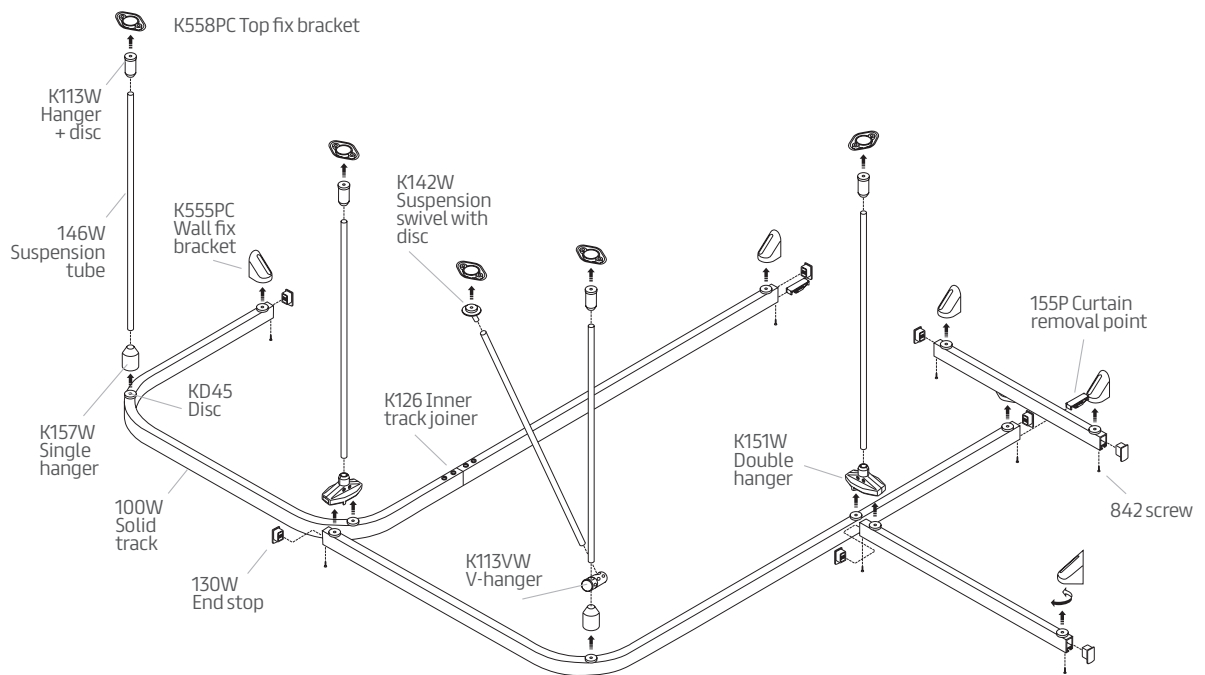

K100 Curtain Divider Track

YewdaleKestrel®Curtain Divider Track

yewdaleKestrel®
MAGNETIC ANTI-LIGATURE SYSTEM

lifetime warranty

This curtain divider range comes with a full Lifetime Warranty as standard.

we've pulled together a top range of curtains!

Find a matching option from the YewdaleHarrier® range. You'll find it easy to choose.

yewdale.co.uk
see things differently

Call: +44 (0)1268 570900 Fax: +44 (0)1268 732509 Email: sales@yewdale.co.uk
Yewdale, Enterprise Way, Wickford, Essex, SS11 8DH