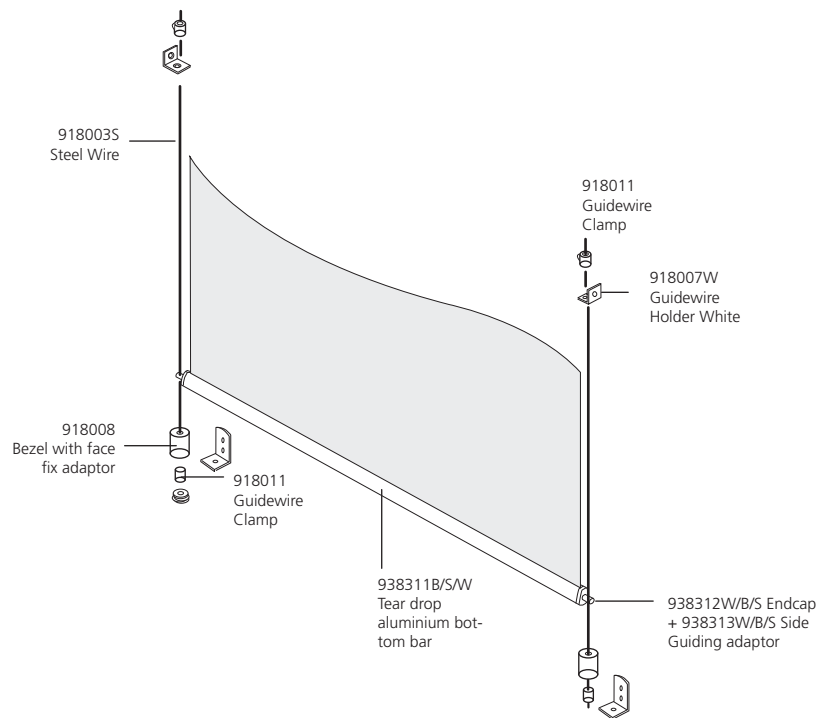

Wire Side-guiding System

YewdaleDefiant® Side-guiding System

Wire Side-guiding System

Features:

The YewdaleDefiant® wire side-guiding system was developed to ensure that roller blinds could be kept in a closed position regardless of the forces of gravity or movement of air around it. The rotatable bottom bar end-cap adaptor is held securely to the stainless steel wire, which provides the robust positioning mechanism; this, in turn, is held under tension by a metal bezel.

Specification:

YewdaleDefiant® Wire Side-Guiding System for use with roller blinds as manufactured by Yewdale, +44 (0)1268 570900. Rotating bottom bar end-cap adaptor held securely to stainless steel wire, providing a robust positioning mechanism. System held under tension by metal bezels.