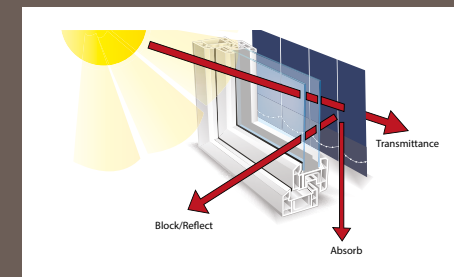

## shading efficiency

**Transmittance** is the amount of light and heat transmitted beyond the fabric. The lower the amount, the greater the efficiency.

**Block/reflect** is the amount of heat and light that is blocked or reflected. The higher the amount, the greater the efficiency.

**Absorption** is the amount of heat and light absorbed in the fabric. The higher the amount, the lower the efficiency.

**Ultraviolet** protection illustrates how protective the fabric is against ultraviolet rays. The higher the amount, the greater the effectiveness.

**Shading Co-efficiency** is tested using a single 6mm glass glazing system with and without a blind to obtain solar heat gain measurements. The heat gained with a blind at the window is divided by the solar heat gained without a blind at the window, giving the Shading Co-Efficient. The lower the result the better the performance of the blind at blocking solar heat.