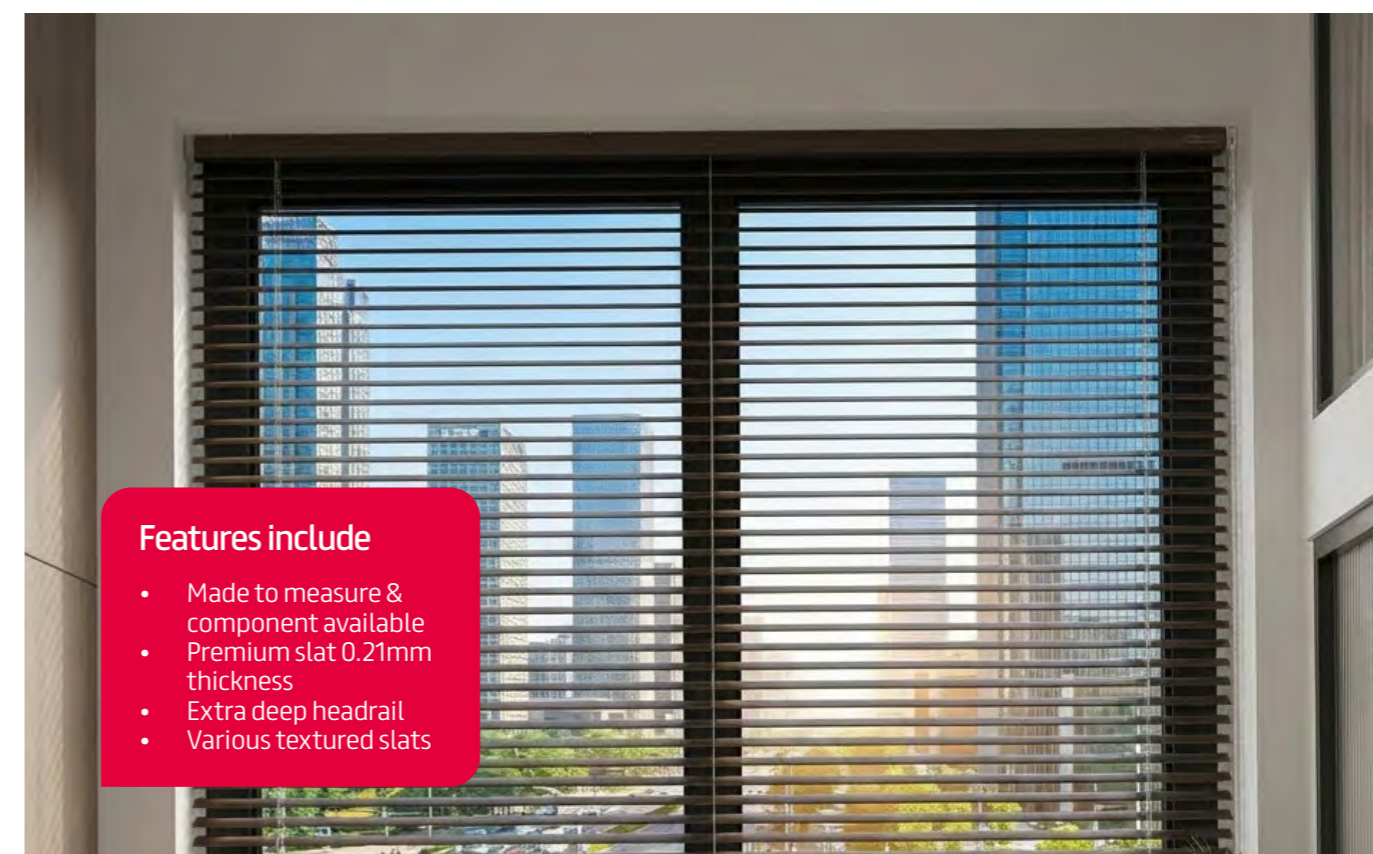

The VN25 System

The YewdaleDefiant® VN25 system is available in component and made to measure formats. With the traditional mechanisms of tilt wand and cord, this system is suitable for a vast array of different environments and surroundings.

There is an impressive collection of 25mm slats with a premium 0.21mm thickness in a vast spectrum of colours. Colour slats are available in a range of finishes including; smooth, brushed, matt, wood textured, silky gloss, sparkle and high shine to suit all types of interior design.

The headrail features extra depth to accommodate wider installations and requires minimal brackets, for an easier fit. All YewdaleDefiant® VN25 systems have colour co-ordinating headrails, bottom bars, cords and ladders to compliment the finished blind.