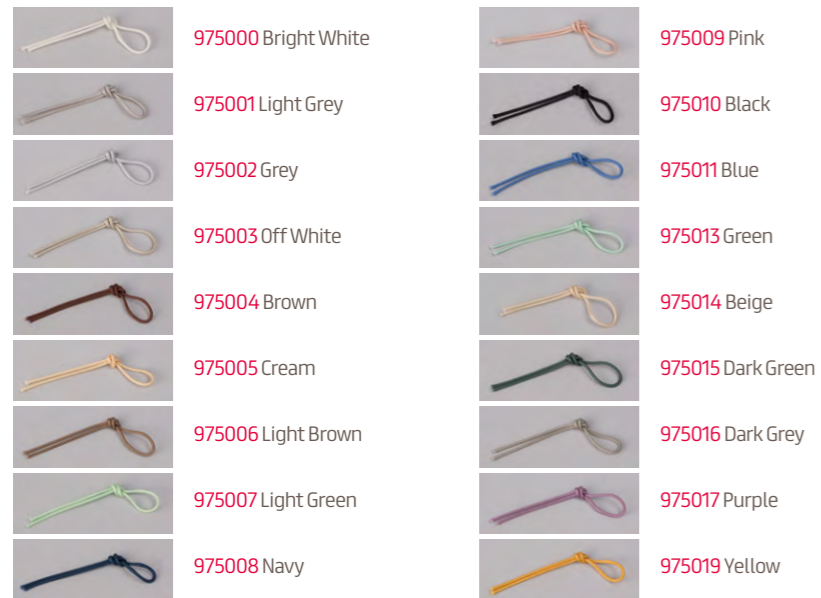

Cords Venetian Blinds