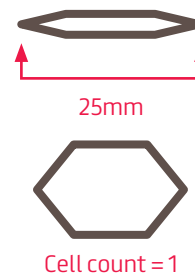

Blind Height (incl. system)	Freehanging Cell Count	Pretensioned Cell Count
40cm	28	27
50cm	34	32
60cm	40	38
70cm	46	44
80cm	52	50
90cm	58	56
100cm	64	62
110cm	71	69
120cm	77	74
130cm	83	80
140cm	89	86
150cm	95	91
160cm	101	97
170cm	107	103
180cm	113	109
190cm	119	115
200cm	125	121
210cm	131	126
220cm	137	132
230cm	143	138
240cm	149	144
250cm	155	150
260cm	161	156
270cm	167	162
280cm	173	168
290cm	179	174
300cm	186	181

Cell size

Cell count cut per meter
(stretched)

56

Cellular Design

Multiple Colours
Available

Multiple Textures
Available

3000mm Widths
Available

Lifetime
Warranty

Please note

All information, which are based on average values, are intended as a guide only. Measured at 200cm width with 1200 gram as total weight of bottom rail including additional weights. Used profile rail thickness is 2cm. Calculations may vary depending on the used hardware system. Cell count includes the ones inserted into top and bottom rails.