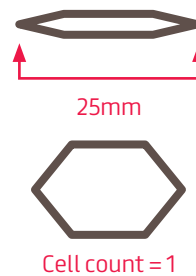

Lune Blackout

Lune Blackout is available in 10 colours and provides a suitable Blackout solution for any space. It's thick and durable functionalities ensure effective Blackout shadings in widths of 3000mm and boxes of 12m. This fabric is also available to purchase in made to measure systems.

Blind Height (incl. system)	Freehanging Cell Count	Pretensioned Cell Count
40cm	38	37
50cm	45	43
60cm	52	50
70cm	60	58
80cm	67	65
90cm	73	71
100cm	80	78
110cm	87	85
120cm	93	91
130cm	100	97
140cm	106	103
150cm	112	109
160cm	117	114
170cm	123	119
180cm	129	125
190cm	135	131
200cm	141	137
210cm	147	143
220cm	153	149
230cm	159	155
240cm	166	161
250cm	172	167
260cm	178	173
270cm	184	179
280cm	190	184
290cm	197	191
300cm	203	197

Cell size

Cell count cut per meter
(stretched)
57

Cellular Design

Multiple Colours
Available

Multiple Textures
Available

Translucent Options
Available

3000mm Widths
Available

Lifetime
Warranty

Please note

All information, which are based on average values, are intended as a guide only. Measured at 200cm width with 1200 gram as total weight of bottom rail including additional weights. Used profile rail thickness is 2cm. Calculations may vary depending on the used hardware system. Cell count includes the ones inserted into top and bottom rails.