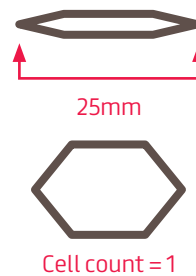

Lune Translucent

Cell Count Guideline

Lune Translucent

Available in 10 colours this durable cellular fabric offers an effective Translucent solution for most spaces. Washable with a damp sponge this fabric is available in boxes of 12m or in made to measure systems

Blind Height (incl. system)	Freehanging Cell Count	Pretensioned Cell Count
40cm	28	27
50cm	34	32
60cm	40	38
70cm	46	44
80cm	52	50
90cm	58	56
100cm	64	62
110cm	70	68
120cm	76	74
130cm	83	80
140cm	89	86
150cm	96	93
160cm	102	99
170cm	108	104
180cm	114	110
190cm	120	116
200cm	127	123
210cm	133	129
220cm	140	136
230cm	146	142
240cm	152	147
250cm	158	153
260cm	164	159
270cm	170	165
280cm	176	171
290cm	182	177
300cm	188	183

Cell size

Cell count cut per meter
(stretched)

56

Cellular Design

Multiple Colours
Available

Multiple Textures
Available

Blackout Options
Available

3000mm Widths
Available

Lifetime
Warranty

Please note

All information, which are based on average values, are intended as a guide only. Measured at 200cm width with 1200 gram as total weight of bottom rail including additional weights. Used profile rail thickness is 2cm. Calculations may vary depending on the used hardware system. Cell count includes the ones inserted into top and bottom rails.