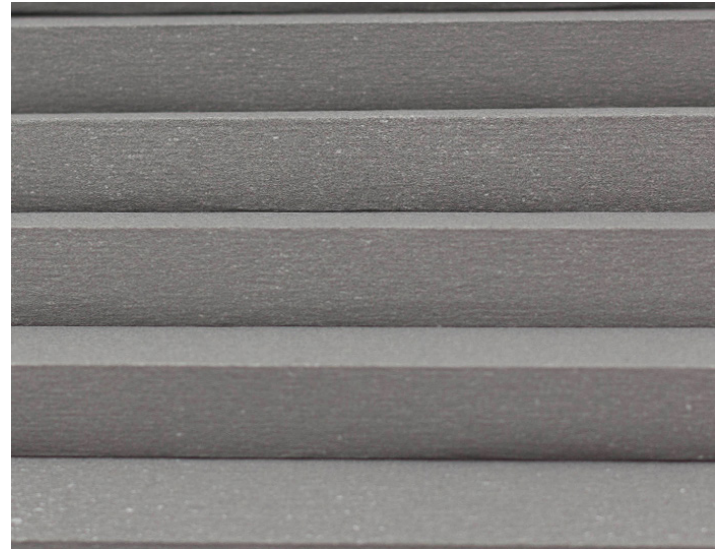

Somme Blackout

Cell Count Guideline

Somme Blackout

The fully blackout fabric is great for spaces that need complete light control. Somme Blackout is available in 10 colours and has moisture resistance capabilities. This fabric can be wiped clean and is available in boxes of 12m.

Blind Height (incl. system)	Freehanging Cell Count	Pretensioned Cell Count
40cm	32	31
50cm	39	37
60cm	46	44
70cm	54	52
80cm	61	59
90cm	69	67
100cm	76	74
110cm	83	81
120cm	91	89
130cm	98	95
140cm	104	101
150cm	110	107
160cm	117	114
170cm	124	120
180cm	130	126
190cm	137	133
200cm	144	140
210cm	150	146
220cm	156	152
230cm	162	158
240cm	168	163
250cm	175	170
260cm	181	176
270cm	187	182
280cm	194	188
290cm	200	194
300cm	206	200

Cell size

Cell count cut per meter
(stretched)
55

Cellular Design

Multiple Colours
Available

Multiple Textures
Available

Translucent Options
Available

3000mm Widths
Available

Lifetime
Warranty