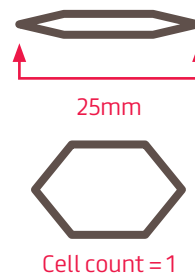

Blind Height (incl. system)	Freehanging Cell Count	Pretensioned Cell Count
40cm	25	24
50cm	31	29
60cm	37	35
70cm	43	41
80cm	49	47
90cm	55	53
100cm	61	59
110cm	67	65
120cm	73	70
130cm	79	76
140cm	85	82
150cm	91	87
160cm	97	93
170cm	103	99
180cm	109	105
190cm	115	111
200cm	121	117
210cm	127	122
220cm	133	128
230cm	140	135
240cm	146	141
250cm	152	147
260cm	158	153
270cm	165	160
280cm	171	166
290cm	177	172
300cm	183	178

### Cell size

Cell count cut per meter  
(stretched)  
**55**

Cellular Design

Multiple Colours  
Available

Multiple Textures  
Available

Blackout Options  
Available

3000mm Widths  
Available

Lifetime  
Warranty

### Please note

All information, which are based on average values, are intended as a guide only. Measured at 200cm width with 1200 gram as total weight of bottom rail including additional weights. Used profile rail thickness is 2cm. Calculations may vary depending on the used hardware system. Cell count includes the ones inserted into top and bottom rails.