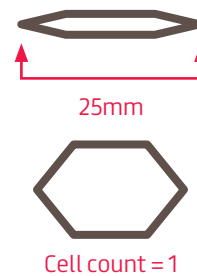

Tora Blackout

The cellular effect of Tay Blackout offers a space saving and highly efficient shading solution. Tay Blackout offers a thick fabric lined with a foil like material that helps boost energy efficiency. Available in 20 colours and widths of 3000mm, Tay Blackout can be purchased in boxes of 12m or on system.

Blind Height (incl. system)	Freehanging Cell Count	Pretensioned Cell Count
40cm	29	27
50cm	36	34
60cm	43	41
70cm	50	48
80cm	56	54
90cm	62	60
100cm	69	67
110cm	75	73
120cm	81	78
130cm	87	84
140cm	93	90
150cm	99	95
160cm	105	101
170cm	111	107
180cm	118	114
190cm	125	121
200cm	132	128
210cm	139	134
220cm	147	142
230cm	154	149
240cm	160	155
250cm	166	161
260cm	172	167
270cm	178	173
280cm	184	178
290cm	190	184
300cm	196	190

Cell size

Cell count cut per meter
(stretched)

56

Cellular Design

Multiple Colours
Available

Multiple Textures
Available

Translucent Options
Available

3000mm Widths
Available

Lifetime
Warranty

Please note

All information, which are based on average values, are intended as a guide only. Measured at 200cm width with 1200 gram as total weight of bottom rail including additional weights. Used profile rail thickness is 2cm. Calculations may vary depending on the used hardware system. Cell count includes the ones inserted into top and bottom rails.