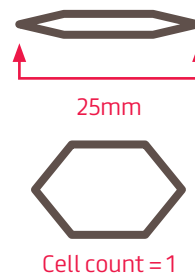

Tora Translucent

Cell Count Guideline

Tora Translucent

Made of 100% polyester this Translucent solution provides minimal light shading with a soft to touch yet durable fabric. Tora Translucent is available in widths of 3000mm and boxes of 12m fabrics.

Blind Height (incl. system)	Freehanging Cell Count	Pretensioned Cell Count
40cm	27	26
50cm	32	30
60cm	38	36
70cm	44	42
80cm	49	47
90cm	55	53
100cm	61	59
110cm	67	65
120cm	73	70
130cm	79	76
140cm	86	83
150cm	93	89
160cm	99	95
170cm	105	101
180cm	111	107
190cm	118	114
200cm	124	120
210cm	130	125
220cm	137	132
230cm	143	138
240cm	149	144
250cm	155	150
260cm	162	157
270cm	168	163
280cm	174	169
290cm	180	175
300cm	186	181

Cell size

Cell count cut per meter
(stretched)
56

Cellular Design

Multiple Colours
Available

Multiple Textures
Available

Blackout Options
Available

3000mm Widths
Available

Lifetime
Warranty

Please note

All information, which are based on average values, are intended as a guide only. Measured at 200cm width with 1200 gram as total weight of bottom rail including additional weights. Used profile rail thickness is 2cm. Calculations may vary depending on the used hardware system. Cell count includes the ones inserted into top and bottom rails.