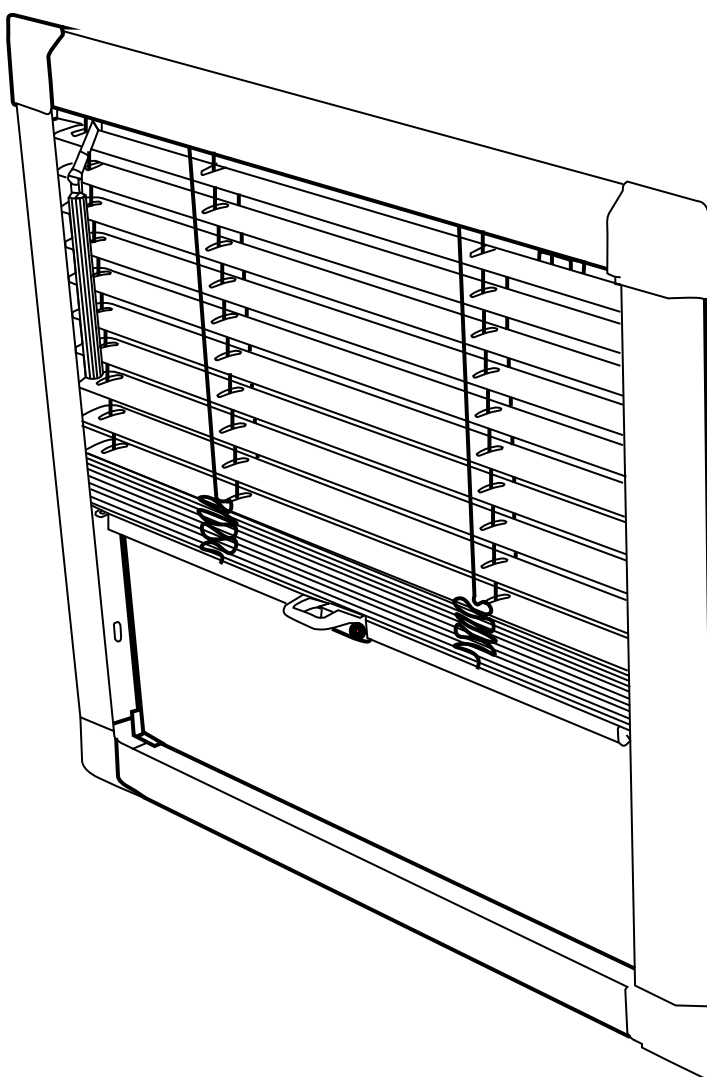

yewdale.co.uk
see things differently

Call: +44 (0)1268 570900 Email: sales@yewdale.co.uk
Yewdale, Enterprise Way, Wickford, Essex, SS11 8DH