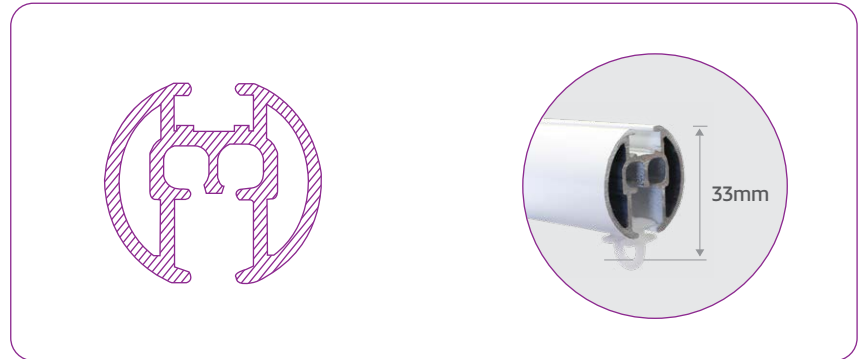

## Section shown full size

### Features:

The YewdaleVitesse® 5800W curtain track is hand operated as standard. Its white aluminium profile is designed to be used with medium-weight curtains. Gliders supplied at a quantity of 16 per linear metre.