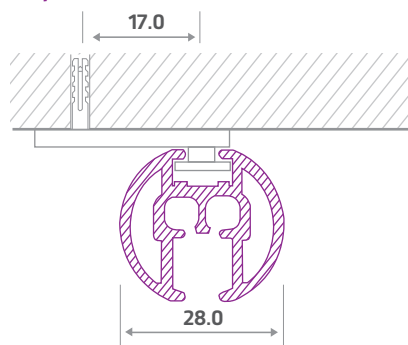

5800W Hand Drawn

YewdaleVitesse® Hand Drawn Curtain Tracks

Section shown full size

5800W Hand Drawn

Features:

The YewdaleVitesse® 5800W curtain track is hand operated as standard. Its white aluminium profile is designed to be used with medium-weight curtains. Gliders supplied at a quantity of 16 per linear metre.

Benefits:

The strong aluminium profile of this 5800W track makes it a popular choice for contractors requiring a confident system to depend on. It can be face and top-fixed or suspended from hanger rods. This hand drawn track that can be bent to shape as required.

Options:

Can be bent. Available in any RAL colour of your choice.

Specification:

The YewdaleVitesse® 5800W hand drawn curtain track as manufactured by Yewdale, +44 (0)1268 570900. Strong aluminium track with white powder-coated finish, fixed with face/top-fix brackets as applicable. Complete with end-stops, and gliders at 16 per metre.

Top Fix:

Face Fix:

5800W Specification Guide

Fixing Centres (Max.)	Bend Compatibility	Radius (Min.)	Arch Compatibility	Sync Glide Compatibility	Max. Curtain weight
800mm	✓	255mm	✗	✗	11kg