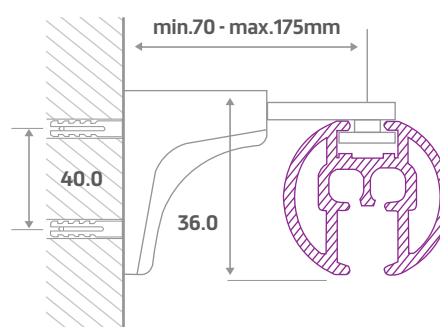

### Specification:

The YewdaleVitesse® 5800W hand drawn curtain track as manufactured by Yewdale, +44 (0)1268 570900. Strong aluminium track with white powder-coated finish, fixed with face/top-fix brackets as applicable. Complete with end-stops, and gliders at 16 per metre.

### Top Fix:

5201W  
glider

## 5800W Specification Guide

Fixing Centres (Max.)	Bend Compatibility	Radius (Min.)	Arch Compatibility	Sync Glide Compatibility	Max. Curtain weight
800mm	✓	255mm	✗	✗	11kg